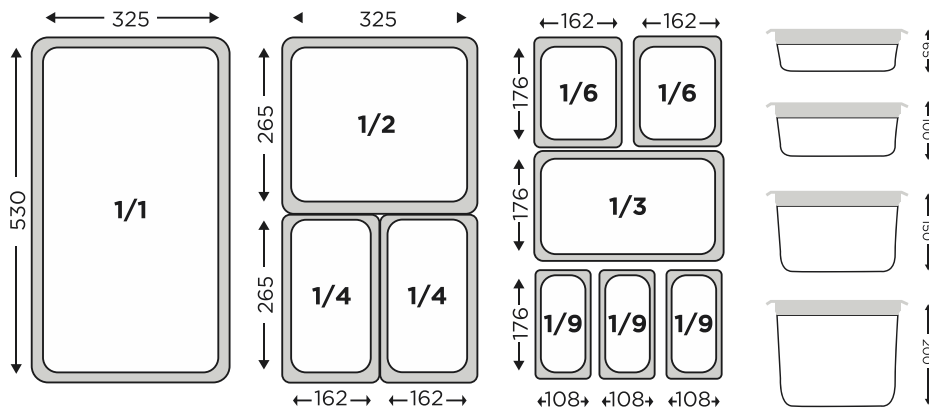

BO 157	1/3x65 mm, 325x176x65 H	24
BO 158	1/3x100 mm, 325x176x100 H	24
BO 159	1/3x150 mm, 325x176x150 H	24
BO 160	1/3x200 mm, 325x176x200 H	24
BO 161	1/3 Kapak/Lid, 325x176x10 H	24